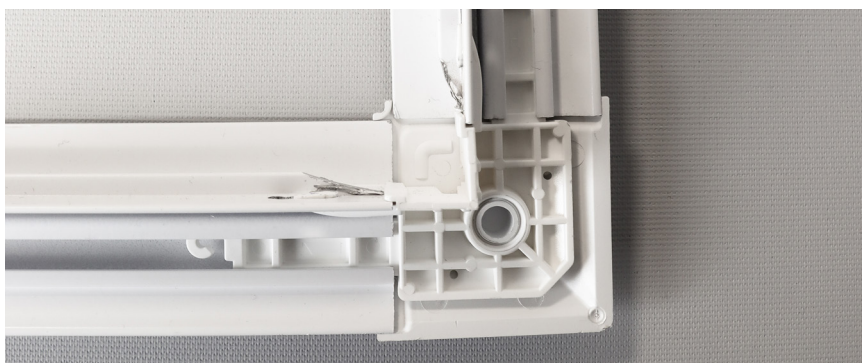

CORNER JOINTS

Four corner joints hold the frame together.

Colours available: White, Brown, Anthracite and Black.