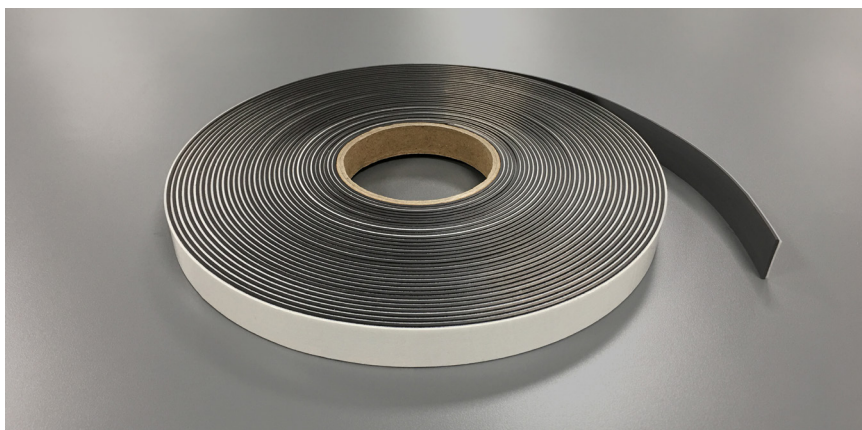

Perfect Fit Blinds can be fitted using fixing brackets or konnect magnetic strips. Universal frame option for face fixing outside of a recess.

SIDE FRAMES

Two holes are punched into the side frames. Window fixing brackets attach the blind to the window. Anything over 1100mm drop there will be three holes punched.

PERFECT FIT
SOFTSHADE

FIXING BRACKETS

Fixing brackets come along with the blind to fit the blind into the window space.

Window fixing brackets come in 9 sizes: 18mm, 20mm, 22mm, 24mm, 26mm, 28mm, 30mm, 32mm, 38mm.

Colours available: White, Brown, Black and Anthracite.

DROP	<1100	>1100
NO OF FIXING BRACKETS	4	6

KONNECT MAGNETIC STRIPS

Magnetic strips fit the blind into the window space. The blind frame and window frame will need cleaned with alcohol wipe to clear away any dirt to ensure strips will stick.

Please note: For Konnect max size available 1400mm x 1400mm

CORNER JOINTS

Four corner joints hold the frame together.

Colours available: White, Brown, Anthracite and Black.

PERFECT FIT SOFTSHADE

HANDLE INSERT