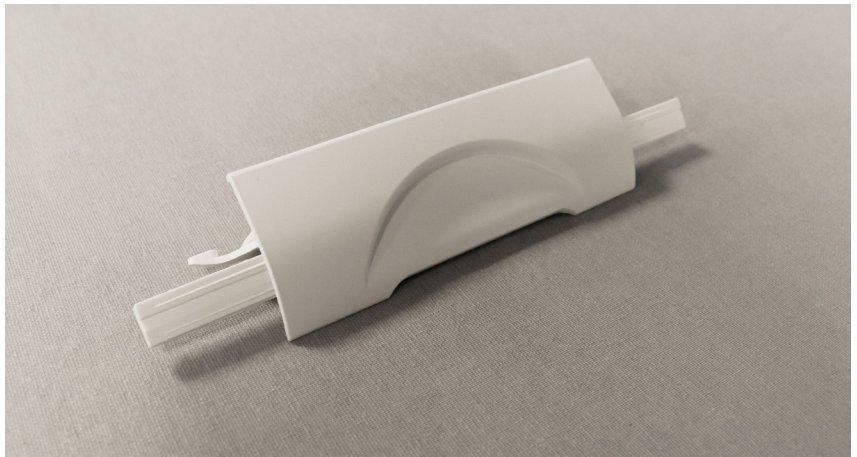

Please note: For Konnect max size available 1400mm x 1400mm

CORNER JOINTS

Four corner joints hold the frame together.

Colours available: White, Brown, Anthracite and Black.

PERFECT FIT SOFTSHADE

HANDLE INSERT

Handle insert are available in White, Brown, Anthracite and Black to provide clearance of any window handles.

Handle Insert position must be supplied at point of order.

PERFECT FIT UNIVERSAL

Perfect Fit Universal frame allows you to fit your blind outside of the window recess.